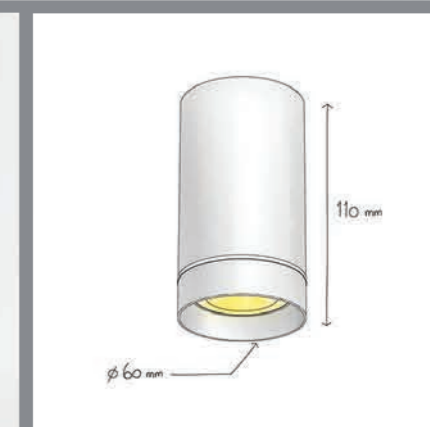

Aro S

Pendant Mounted

Aro S

Pendant Mounted

CODE	F331
Light source	LED
Power (W)	6
luminous flux (lm)	550
Color Rendering (Ra)	>80
Color Temperature (K)	3000 4000
Body Color	White Black *

*Customized body colors are available upon request

0.33 kg

17 x 13 x 9 cm

Supply Voltage:
220-240 Vac, 50Hz

Driver:

GU10 version available
upon request

Recommended Applications:
Residential | Office | Shop

Specific design of the bottom frame with its strips reduce the direct view to the light point and of course glare

Aro S

Accessories

Mandatory

LED GU10 Lamp
Order code: 10020101

Order code table

Body Color	3000K	Beam Angle	4000K	Body Color
White	F331WG	Spot	F331BG	White